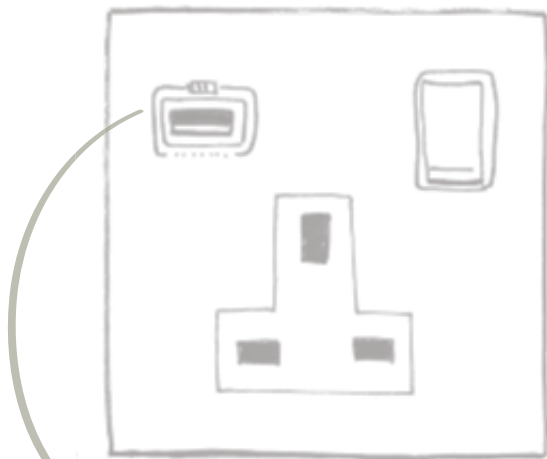

(Charge at full speed)

The traditional 1 gang 13 A BS socket outlets are equipped with a 2.4 A - 5 V_{DC} - 12 W USB charging port.

The output of 2.4 A allows to charge any tablet at full speed.