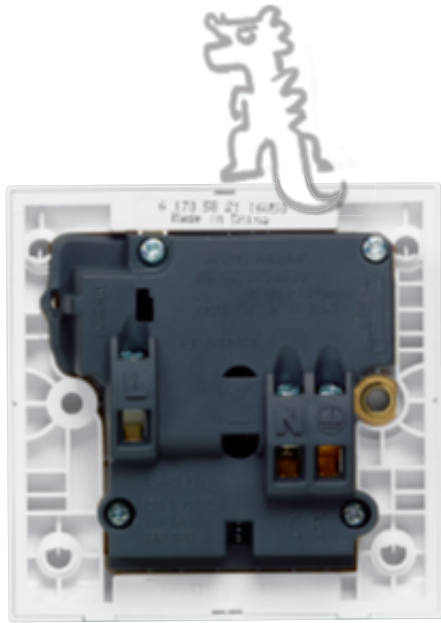

Tablets
eBook readers
Gamepads
etc.

SYNERGY SLEEK DESIGN
BRUSHED STAINLESS STEEL

(Easily future-proof your projects)

Fitted exactly like a traditional socket, the 13 A BS socket with USB charger is easy to install and offers a new function to meet increasing connectivity requirements.