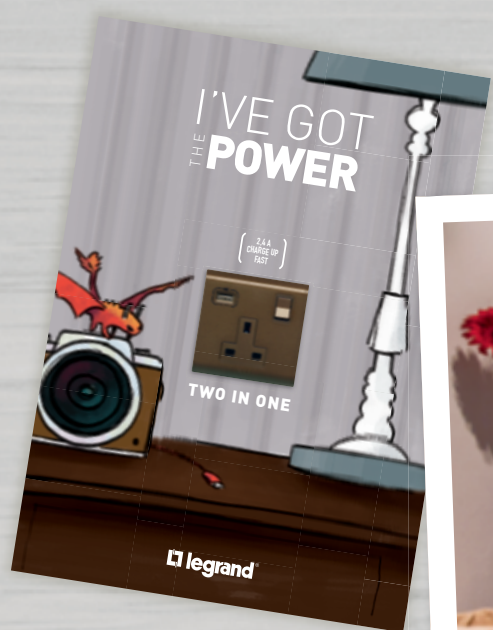

Stay connected anywhere, any time

Keeping our mobile devices charged and running is essential to stay connected and keep contact. Whether at home, at work or on the go.