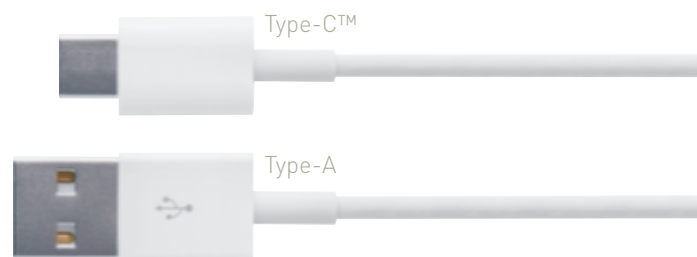

The USB chargers are conform to IEC 60950-1.

Consumption in passive mode: 75 mW

(Charge at full speed)

The traditional 1 gang 13 A BS socket outlets are equipped with a 2.4 A - 5 V_{DC} - 12 W USB charging port.

With USB Type-C™ making its way more and more into phones, tablets, etc. you are sure to be prepared for tomorrow - today.

British standard socket outlets with USB charger

selection chart

13 A - 250 V _~ Conform to BS 1363-2 USB charger conform to IEC 60950-1	1 GANG		2 GANG SINGLE POLE SWITCHED
	SINGLE POLE SWITCHED	SINGLE POLE UNSWITCHED	
	USB Type-A 2.4 A - 5 V _{DC} - 12 W Consumption in passive mode < 0.08 W		
BELANKO			
White ○	6 170 58	6 170 57	6 171 44
Dark Grey ●	6 173 58	6 173 57	OCT 2017 6 173 44
Brown ●	6 174 58	6 174 57	6 174 44
MALLIA			
White ○	2 811 34	2 811 33	2 811 36
Silver ●	2 831 34	2 831 33	2 831 36
Pearl ●	2 833 34	2 833 33	OCT 2017 2 833 36
Dark Silver ●	2 835 34	2 835 33	2 835 36
Champagne ●	2 839 34	2 839 33	2 839 36
Matt Black ●	2 821 34	-	2 821 36
SYNERGY			
White ○	7 300 78	-	OCT 2017 7 300 79
Sleek Design - Brushed Stainless Steel ●	8 320 78		8 320 79
Sleek Design - Polished Stainless Steel ●	OCT 2017 8 322 78		DEC 2017 8 322 79
Sleek Design - Glossy Gold ●	8 324 78		8 324 79
Authentic - Brushed Stainless Steel ●	8 330 78		8 330 79
Authentic - Polished Stainless Steel ●	OCT 2017 8 332 78		DEC 2017 8 332 79
Authentic - Glossy Gold ●	8 334 78		8 334 79