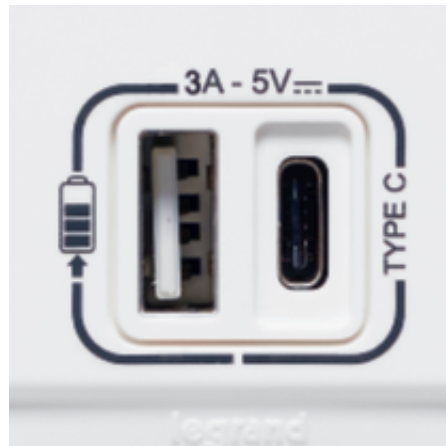

(Charge at full speed)

The traditional 1 gang 13 A BS socket outlets are equipped with a 2.4 A - 5 V_{DC} - 12 W USB charging port.

The output of 2.4 A allows to charge any tablet at full speed.

(Thinking of tomorrow today)

The 2 gang 13 A BS socket outlets are equipped with two different USB charging ports, **Type-A and Type-C™**, 3 A - 5 V_{DC} - 15 W

With USB Type-C™ making its way more and more into phones, tablets, etc. you are sure to be prepared for tomorrow - today.