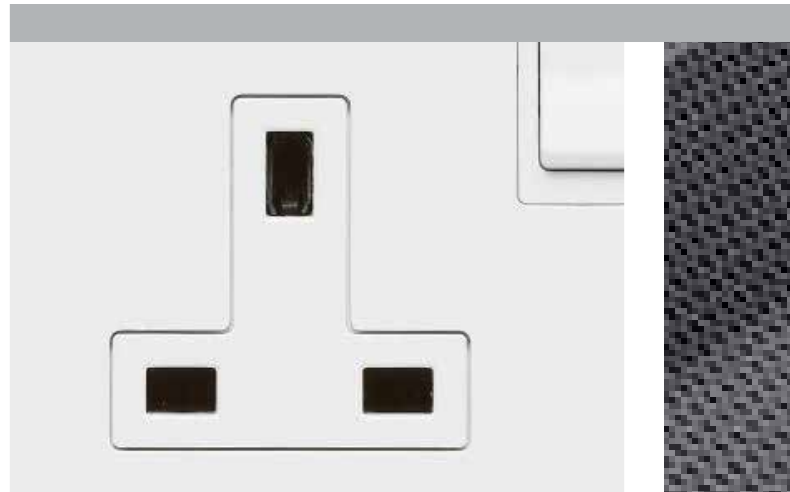

RELIABLE PROTECTION

13A

Encased in fibreglass nylon shutter, enjoy peace of mind with a proven track record that exceeds more than 10,000 times in operations.