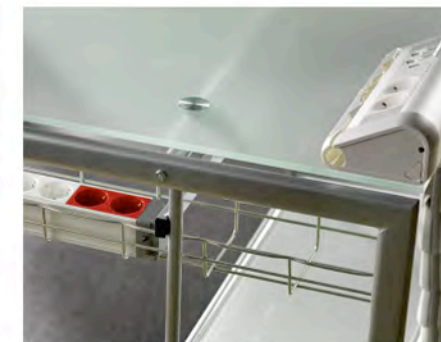

DISCREET CURRENT DISTRIBUTION
Under desk office socket module can be used as a standalone socket outlet or as an intermediary for multi-outlet desktop extensions

OPTIMUM CABLE MANAGEMENT
A neat solution for tidying and protecting cables from the floor to the workspace