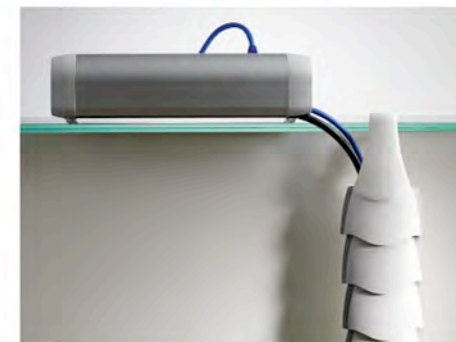

DISCREET CURRENT DISTRIBUTION
Under desk office socket module can be used as a standalone socket outlet or as an intermediary for multi-outlet desktop extensions

OPTIMUM CABLE MANAGEMENT
A neat solution for tidying and protecting cables from the floor to the workspace