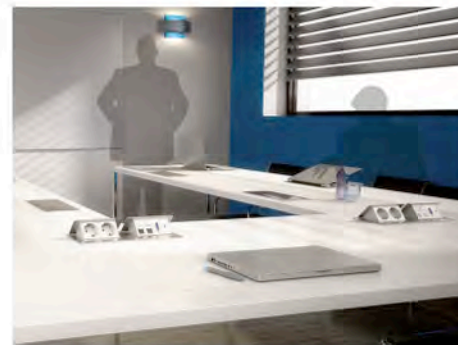

POWER & DATA DESK GROMMETS			
EQUIPPED	1 x 2P+E socket + cable	Black	0 540 80
		White	0 540 81
		Stainless Steel	0 540 82
	1 x 2P+E socket + USB phone charger + cable	Black	0 540 85
		White	0 540 86
		Stainless Steel	0 540 87
TO BE EQUIPPED	1 x 2P+E socket + USB phone charger + RJ 45 retractable cord	White	0 540 88
	For 1 x 2P+E socket	Black	0 540 70
		White	0 540 71
	For 1 x 2P+E socket and USB phone charger (supplied)	Black	0 540 72
		White	0 540 73
Finishing plates	Black	0 540 60	
	White	0 540 62	
	Stainless Steel	0 540 63	

DESKTOP MODULES / UNDER DESK MODULES			
EQUIPPED	With 2P + E sockets	6 x 2P+E sockets + illuminated switch	6 535 50
		2 x 2P+E sockets + 2 x 2P+E tamperproof	6 535 51
	With 2P + E + data sockets	4 x 2P+E sockets + 3 RJ 45 Cat. 6 UTP	6 535 52
		2 x 2P+E sockets + 2 x 2P+E tamperproof + 2 RJ 45 Cat. 6 UTP	6 535 53
	With 2P + E sockets + USB phone charger	2 x 2P+E sockets + USB phone charger	6 535 30
		2 x 2P+E sockets + USB phone charger + RJ 45 Cat 6 UTP retractable cord	6 535 31
TO BE EQUIPPED	8 modules		0 583 90
	12 modules		0 535 91
	16 modules		0 535 92
CUSTOM-MADE	Factory-assembled according to your specifications (contact us).		

MEETING ROOM MULTI-OUTLET EXTENSIONS			
EQUIPPED	With 8 x 2P+E sockets		6 535 74
	With 8 x 2P+E sockets + 1 switch 6 ports		6 535 75
	With 8 x 2P+E sockets + 1 switch 6 ports + HD 15 + jack		6 535 77

FLUSH-MOUNTING OFFICE MODULES			
CUSTOM-MADE	Factory-assembled according to your specifications (contact us).